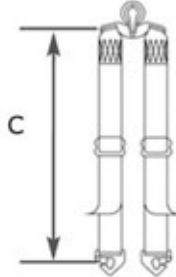

### Lap Straps – Measurements Should Be Taken With Driver Seated In Vehicle

Webbing Width 75mm (3")  50mm (2")

Length:  (Measure Distance "B" From Anchor Point to Anchor Point With Driver Seated in Vehicle)

### Direction of Lap Strap Adjustment

Pull Up

Pull Down

Length C:  Standard Length of Dimension 'C' Pull Up or Pull Down is 6" (150mm) Centres

**Crotch Strap – Measurements Should Be Taken With Driver Seated In Vehicle**

Length C:  (Measure Distance "C")

**Rotary Buckle Permanently Fixed To:**

Right Hand Lap Strap

Left Hand Lap Strap

Crotch Strap

**Anchorage** Please note: All mounting types can be supplied stitched or threaded

Threaded Wrap Around

If Using This Type Of Mounting Provision Must Be Made To Prevent Lateral Movement

Stitched Loop

Please State Loop Diameter In Inches:

Snap Hook

Bolt Fixing Type A

Please State Hole Diameter: 6 mm (1/4"), 8 mm (5/16") or 9 mm (3/8"):