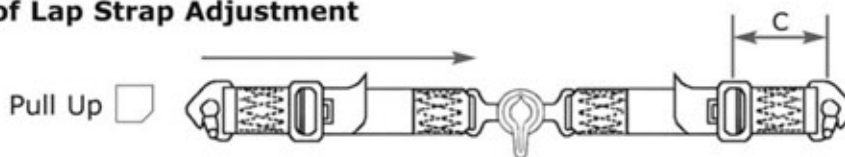

### Shoulder Straps – Measurements Should Be Taken With Driver Seated In Vehicle

Webbing Width: 75 mm (3")  50 mm (2")  75 mm (3") / 50 mm (2") HANS® use only

Length:  (Measure Distance "A" From Centre of Anchor Mounting Tongue to Centre of Adjuster)

### Lap Straps – Measurements Should Be Taken With Driver Seated In Vehicle

Webbing Width 75mm (3")  50mm (2")

Length:  (Measure Distance "B" From Anchor Point to Anchor Point With Driver Seated in Vehicle)

### Direction of Lap Strap Adjustment

Pull Up

Pull Down

Length C:  Standard Length of Dimension 'C' Pull Up or Pull Down is 6" (150mm) Centres

**Crotch Strap – Measurements Should Be Taken With Driver Seated In Vehicle**