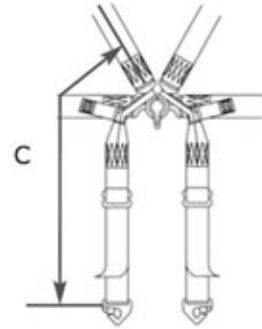

### Lap Straps – Measurements Should Be Taken With Driver Seated In Vehicle

Webbing Width 75mm (3")  50mm (2")

Length:  (Measure Distance "B" From Anchor Point to Anchor Point With Driver Seated in Vehicle)

### Direction of Lap Strap Adjustment

Pull Up

Pull Down

Length C:  Standard Length of Dimension 'C' Pull Up or Pull Down is 6" (150mm) Centres

**Crotch Strap – Measurements Should Be Taken With Driver Seated In Vehicle**

Length C:  (Measure Distance "C")

**Rotary Buckle Permanently Fixed To:**

Right Hand Lap Strap

Left Hand Lap Strap

Crotch Strap

**Anchorage** Please note: All mounting types can be supplied stitched or threaded

Threaded Wrap Around

If Using This Type Of Mounting Provision Must Be Made To Prevent Lateral Movement

Stitched Loop

Please State Loop Diameter In Inches:

Snap Hook

Bolt Fixing Type A

Please State Hole Diameter: 6 mm (1/4"), 8 mm (5/16") or 9 mm (3/8"):