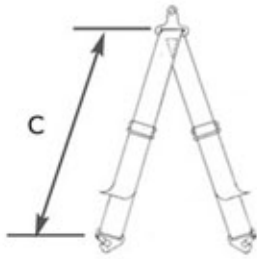

### Lap Straps – Measurements Should Be Taken With Driver Seated In Vehicle

Webbing Width 75mm (3")  50mm (2")

Length:  (Measure Distance "B" From Anchor Point to Anchor Point With Driver Seated in Vehicle)

### Direction of Lap Strap Adjustment

Pull Up

Pull Down

Length C:  Standard Length of Dimension 'C' Pull Up or Pull Down is 6" (150mm) Centres

**Crotch Strap – Measurements Should Be Taken With Driver Seated In Vehicle**

Length C:  (Measure Distance "C")

**Rotary Buckle Permanently Fixed To:**

Right Hand Lap Strap

Left Hand Lap Strap

Crotch Strap

**Anchorage** Please note: All mounting types can be supplied stitched or threaded

Threaded Wrap Around

If Using This Type Of Mounting Provision Must Be Made To Prevent Lateral Movement

Stitched Loop

Please State Loop Diameter In Inches:

Snap Hook

Bolt Fixing Type A

Please State Hole Diameter: 6 mm (1/4"), 8 mm (5/16") or 9 mm (3/8"):