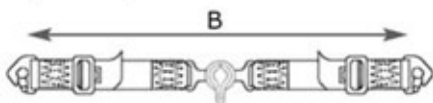

Saloon Type

Rotary (Aircraft) Buckle

Lever Latch & Link

### Shoulder Straps – Measurements Should Be Taken With Driver Seated In Vehicle

Webbing Width: 75 mm (3")  50 mm (2")  75 mm (3") / 50 mm (2") HANS® use only

Length:  (Measure Distance "A" From Centre of Anchor Mounting Tongue to Centre of Adjuster)

### Lap Straps – Measurements Should Be Taken With Driver Seated In Vehicle

Webbing Width 75mm (3")  50mm (2")

Length:  (Measure Distance "B" From Anchor Point to Anchor Point With Driver Seated in Vehicle)

### Direction of Lap Strap Adjustment

Pull Up

Pull Down

Length C:  Standard Length of Dimension 'C' Pull Up or Pull Down is 6" (150mm) Centres

**Crotch Strap – Measurements Should Be Taken With Driver Seated In Vehicle**