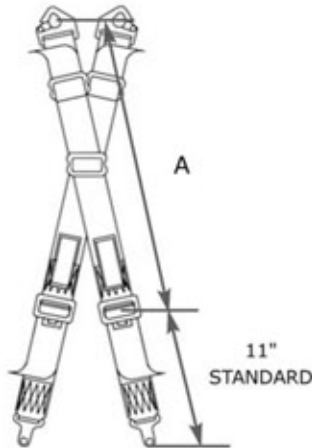

Saloon Type ☐

☐ Rotary (Aircraft) Buckle

☐ Lever Latch & Link

Shoulder Straps – Measurements Should Be Taken With Driver Seated In Vehicle

Webbing Width: 75 mm (3") ☐ 50 mm (2") ☐ 75 mm (3") / 50 mm (2") HANS® use only ☐

Length: (Measure Distance "A" From Centre of Anchor Mounting Tongue to Centre of Adjuster)

Lap Straps – Measurements Should Be Taken With Driver Seated In Vehicle

Webbing Width 75mm (3") ☐ 50mm (2") ☐

Length: (Measure Distance "B" From Anchor Point to Anchor Point With Driver Seated in Vehicle)