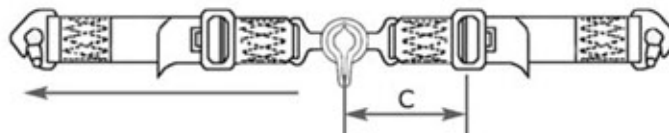

### Shoulder Straps – Measurements Should Be Taken With Driver Seated In Vehicle

Webbing Width: 75 mm (3")  50 mm (2")  75 mm (3") / 50 mm (2") HANS® use only

Length:  (Measure Distance "A" From Centre of Anchor Mounting Tongue to Centre of Adjuster)

### Lap Straps – Measurements Should Be Taken With Driver Seated In Vehicle

Webbing Width 75mm (3")  50mm (2")

Length:  (Measure Distance "B" From Anchor Point to Anchor Point With Driver Seated in Vehicle)

### Direction of Lap Strap Adjustment

Pull Up

Pull Down

Length C:  Standard Length of Dimension 'C' Pull Up or Pull Down is 6" (150mm) Centres

**Crotch Strap – Measurements Should Be Taken With Driver Seated In Vehicle**