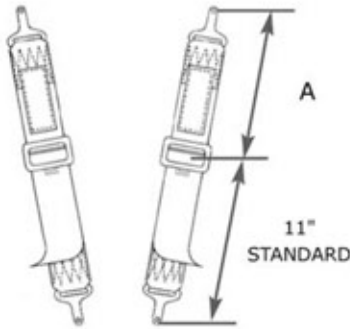

## Specification Sheet

**Date:** \_\_\_\_\_ **Customer** \_\_\_\_\_  
 F.I.A. Approved  SFI Approved

Number of Harnesses Required  Measurements in:  mm  Inches  
 Colour: Blue  Red  Black

Single Seater Type

### Shoulder Straps – Measurements Should Be Taken With Driver Seated In Vehicle

Webbing Width: 75 mm (3")  50 mm (2")  75 mm (3") / 50 mm (2") HANS® use only

Length:  (Measure Distance "A" From Centre of Anchor Mounting Tongue to Centre of Adjuster)

### Lap Straps – Measurements Should Be Taken With Driver Seated In Vehicle

Webbing Width 75mm (3")  50mm (2")

Length:  (Measure Distance "B" From Anchor Point to Anchor Point With Driver Seated in Vehicle)

### Direction of Lap Strap Adjustment

Pull Up

Pull Down

Length C:  Standard Length of Dimension 'C' Pull Up or Pull Down is 6" (150mm) Centres

**Crotch Strap – Measurements Should Be Taken With Driver Seated In Vehicle**